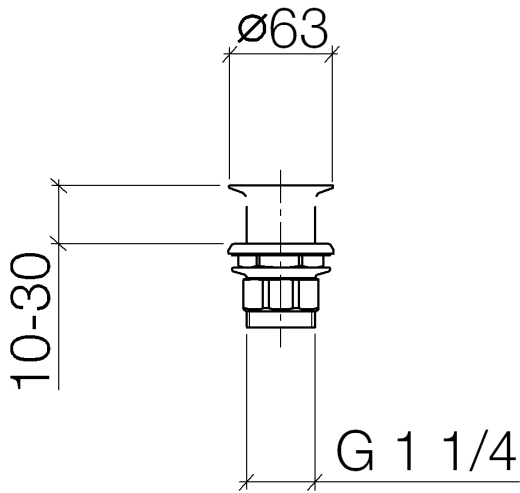

Required miscellaneous

Washer NBR 70 39,0 x 29,0 x 2,0 mm - 09 14 05 016 90

Required miscellaneous

Pipe Ø 32 x 0,75 x 110 mm - Durabronz (23kt Gold) 09 28 23 005-09

10 110 970

10 110 970

Spare parts list

No.	Item Number	Name	Quantity used	Delivery time
1	09 11 01 025-09	cup	1	60
2	09 14 05 039 90	seal	1	2
3	09 14 03 025 90	seal	1	2
4	09 23 10 017 90	nut	1	2
5	09 23 10 020-09	nut	1	60