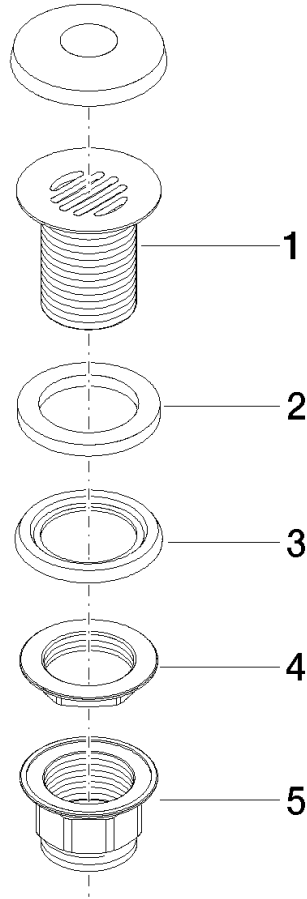

10 110 970

Only suitable for sinks without an overflow.

Only suitable for sinks without an overflow.

Fits: IMO, LULU, MADISON, MEM, TARA,
CL.1, LISSÉ, VAIA, META, CYO

	Durabronz (23kt Gold)	10 110 970-09
	Chrome	10 110 970-00
	Brushed Platinum	10 110 970-06
	Platinum	10 110 970-08
	Dark Chrome	10 110 970-19
	Light Gold	10 110 970-26
	Brushed Light Gold	10 110 970-27
	Brushed Durabronz (23kt Gold)	10 110 970-28
	Matte Black	10 110 970-33
	Brushed Bronze	10 110 970-42
	Brushed Champagne (22kt Gold)	10 110 970-46
	Champagne (22kt Gold)	10 110 970-47
	Brushed Chrome	10 110 970-93
	Brushed Dark Platinum	10 110 970-99

Required miscellaneous

Washer NBR 70 39,0 x 29,0 x 2,0 mm - 09 14 05 016 90

Required miscellaneous

Pipe Ø 32 x 0,75 x 110 mm - Durabronz (23kt Gold) 09 28 23 005-09

10 110 970

10 110 970

Spare parts list

No.	Item Number	Name	Quantity used	Delivery time
1	09 11 01 025-09	cup	1	60
2	09 14 05 039 90	seal	1	2
3	09 14 03 025 90	seal	1	2
4	09 23 10 017 90	nut	1	2
5	09 23 10 020-09	nut	1	60